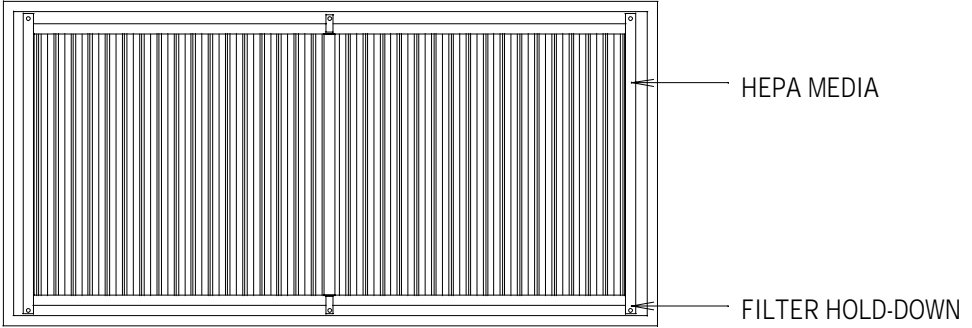

JazzFM-RSR Fan Filter Unit

DOWNSTREAM (SCREEN REMOVED)