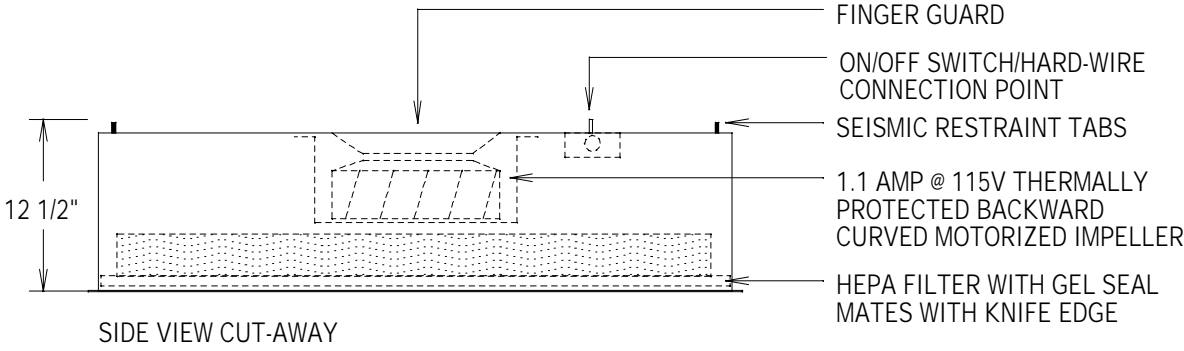

JazzFM-RSR Fan Filter Unit

DOWNSTREAM (SCREEN REMOVED)