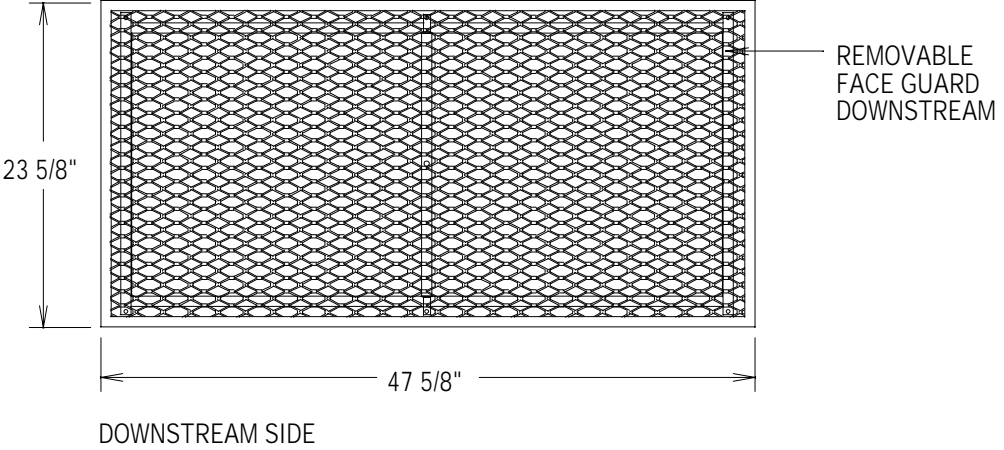

JazzFM-RSR Fan Filter Unit

DOWNSTREAM (SCREEN REMOVED)