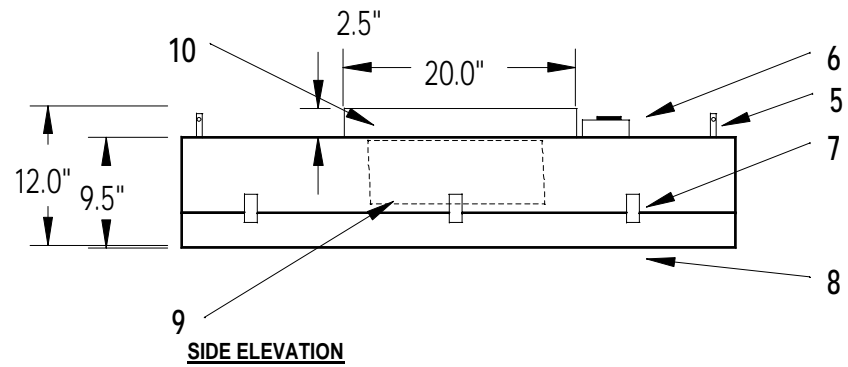

Clean Access Jazz^{FM} Fan Filter Unit

Draws just over 1 amp (1.1A@115V)

SCHEMATIC

LEGEND:

1. Plenum cap
2. Optional speed control
3. Optional power cord
4. Optional prefilter
5. Seismic restraints (4 total)
6. Junction box
7. Latching mechanism
8. Replaceable HEPA 99.99% filter
9. Blower/motor
10. Prefilter frame