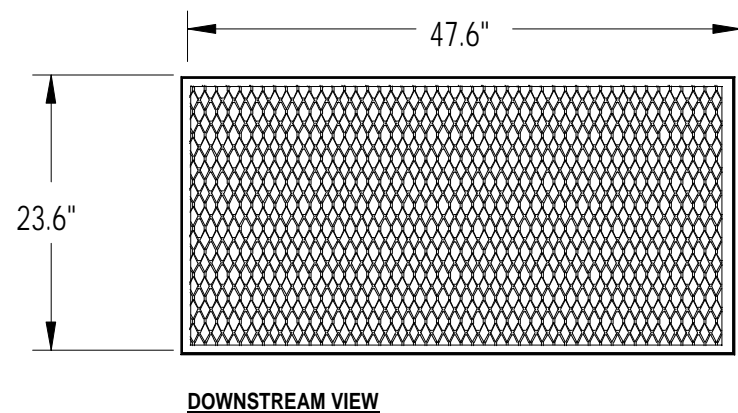

Clean Access Jazz^{FM} Fan Filter Unit

Draws just over 1 amp (1.1A@115V)

SCHEMATIC

LEGEND:

1. Plenum cap
2. Optional speed control
3. Optional power cord
4. Optional prefilter
5. Seismic restraints (4 total)
6. Junction box
7. Latching mechanism
8. Replaceable HEPA 99.99% filter
9. Blower/motor
10. Prefilter frame