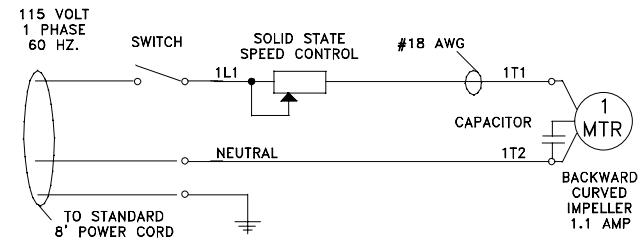

Clean Access Jazz^{FM} Fan Filter Unit

Draws just over 1 amp (1.1A@115V)

SCHEMATIC

LEGEND:

1. Plenum cap
2. Optional speed control
3. Optional power cord
4. Optional prefilter
5. Seismic restraints (4 total)
6. Junction box
7. Latching mechanism
8. Replaceable HEPA 99.99% filter
9. Blower/motor
10. Prefilter frame