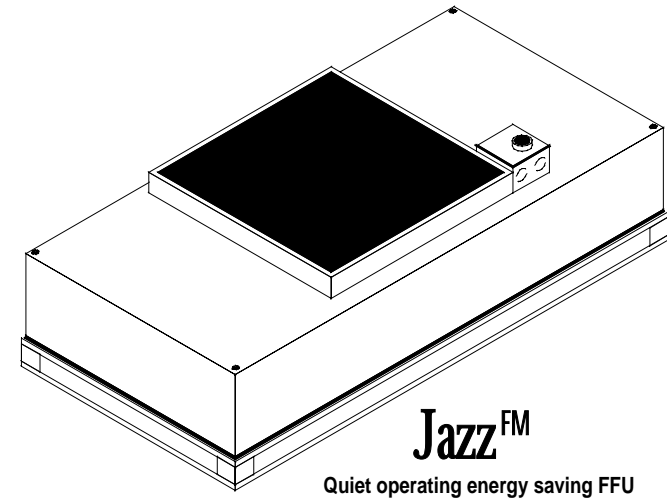

Clean Access Jazz^{FM} Fan Filter Unit

Draws just over 1 amp (1.1A@115V)

SCHEMATIC

LEGEND:

1. Plenum cap
2. Optional speed control
3. Optional power cord
4. Optional prefilter
5. Seismic restraints (4 total)
6. Junction box
7. Latching mechanism
8. Replaceable HEPA 99.99% filter
9. Blower/motor
10. Prefilter frame