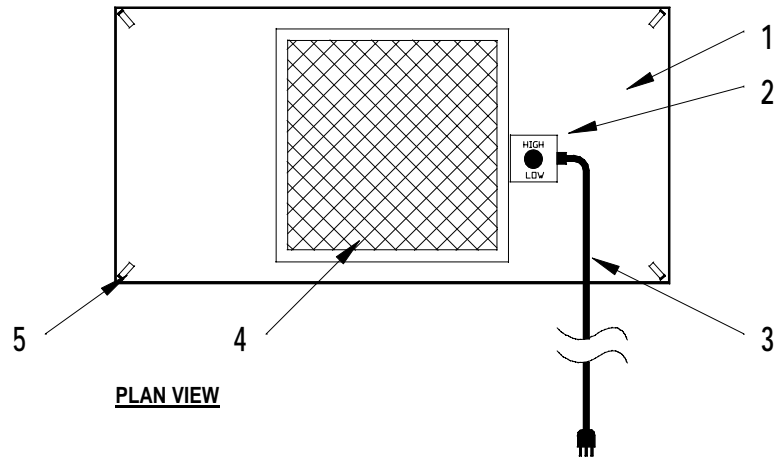

Clean Access Jazz^{FM} Fan Filter Unit

Draws just over 1 amp (1.1A@115V)

SCHEMATIC

LEGEND:

1. Plenum cap
2. Optional speed control
3. Optional power cord
4. Optional prefilter
5. Seismic restraints (4 total)
6. Junction box
7. Latching mechanism
8. Replaceable HEPA 99.99% filter
9. Blower/motor
10. Prefilter frame